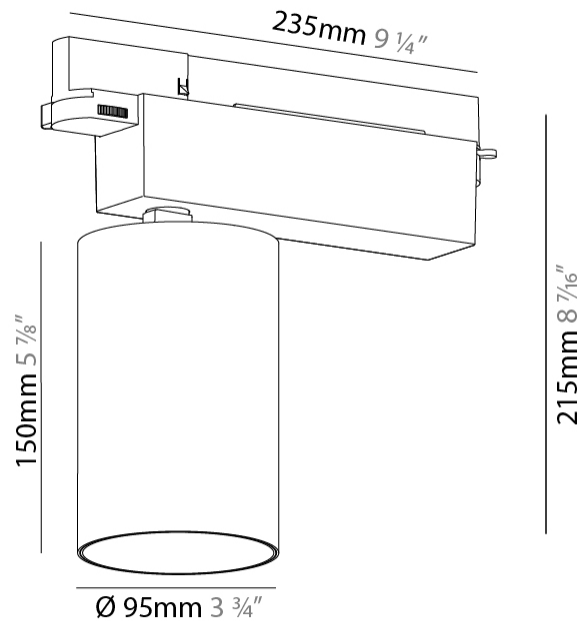

GENERAL

Series: Centriq
Subseries: Centriq 95
Brand: Prolicht
Division: Architectural
Mounting Type: Track
Mounting Location: Ceiling
Subcategory: Spots

PHYSICAL

Shape: Cylinder
Diameter (mm): 95
Diameter (in): 3 3/4
Length (mm): 235
Length (in): 9 1/4
Height (mm): 150
Height (in): 5 7/8
Light Distribution: Adjustable / Direct
Weight (kg): 1.495
Weight (lbs): 3.3
Fixture Finish: SSR / BKV / CWI / CRY / HAB / LAG / UFT / ITA / RUA / RUR / MIC / FTG / MYG / TWT / LOD / PUS / FRO / FUP / KIA / POP / BLS / SPG / MEY / GOH / GUM / CHC / COM / ABZ / JAG / OBR / MOS / ROR
Fixture Material: Aluminum

ELECTRICAL

Lamp Type: LED (Zhaga Standard)
Input Wattage (W): 26
Total Output Wattage (W): 23.6
Dimming: Tri-Mode (Non-Dimming and Phase Dimming (120Vac only) and 0-10V Dimming)
Driver Included: Yes
Driver Location: Integrated
Driver Type: Constant Current - Universal
Driver Class: Class 2
Input Voltage (V): 120 - 277
Constant Current (MA): 700

LED

Number of LEDs: 1
Color Temperature (°K): 2700 / 3000 / 3500 / 4000
Max. Delivered Lumen (lm): 2148 / 2289 / 2357 / 2405
Nominal Lumen (lm): 3113 / 3317 / 3416 / 3486
CRI: >90 CRI
Lamp Life (hrs): 50000
Upon Request: Special Color Temperature Special Led

OPTICAL

Reflector: 18 / 26 / 40
Adjustability: Rotational 340°; Tilt 90°
Upon Request: Special Beam Angles

RATINGS AND CERTIFICATIONS

Certified By: Certified for North American Standards
IP rating: IP20